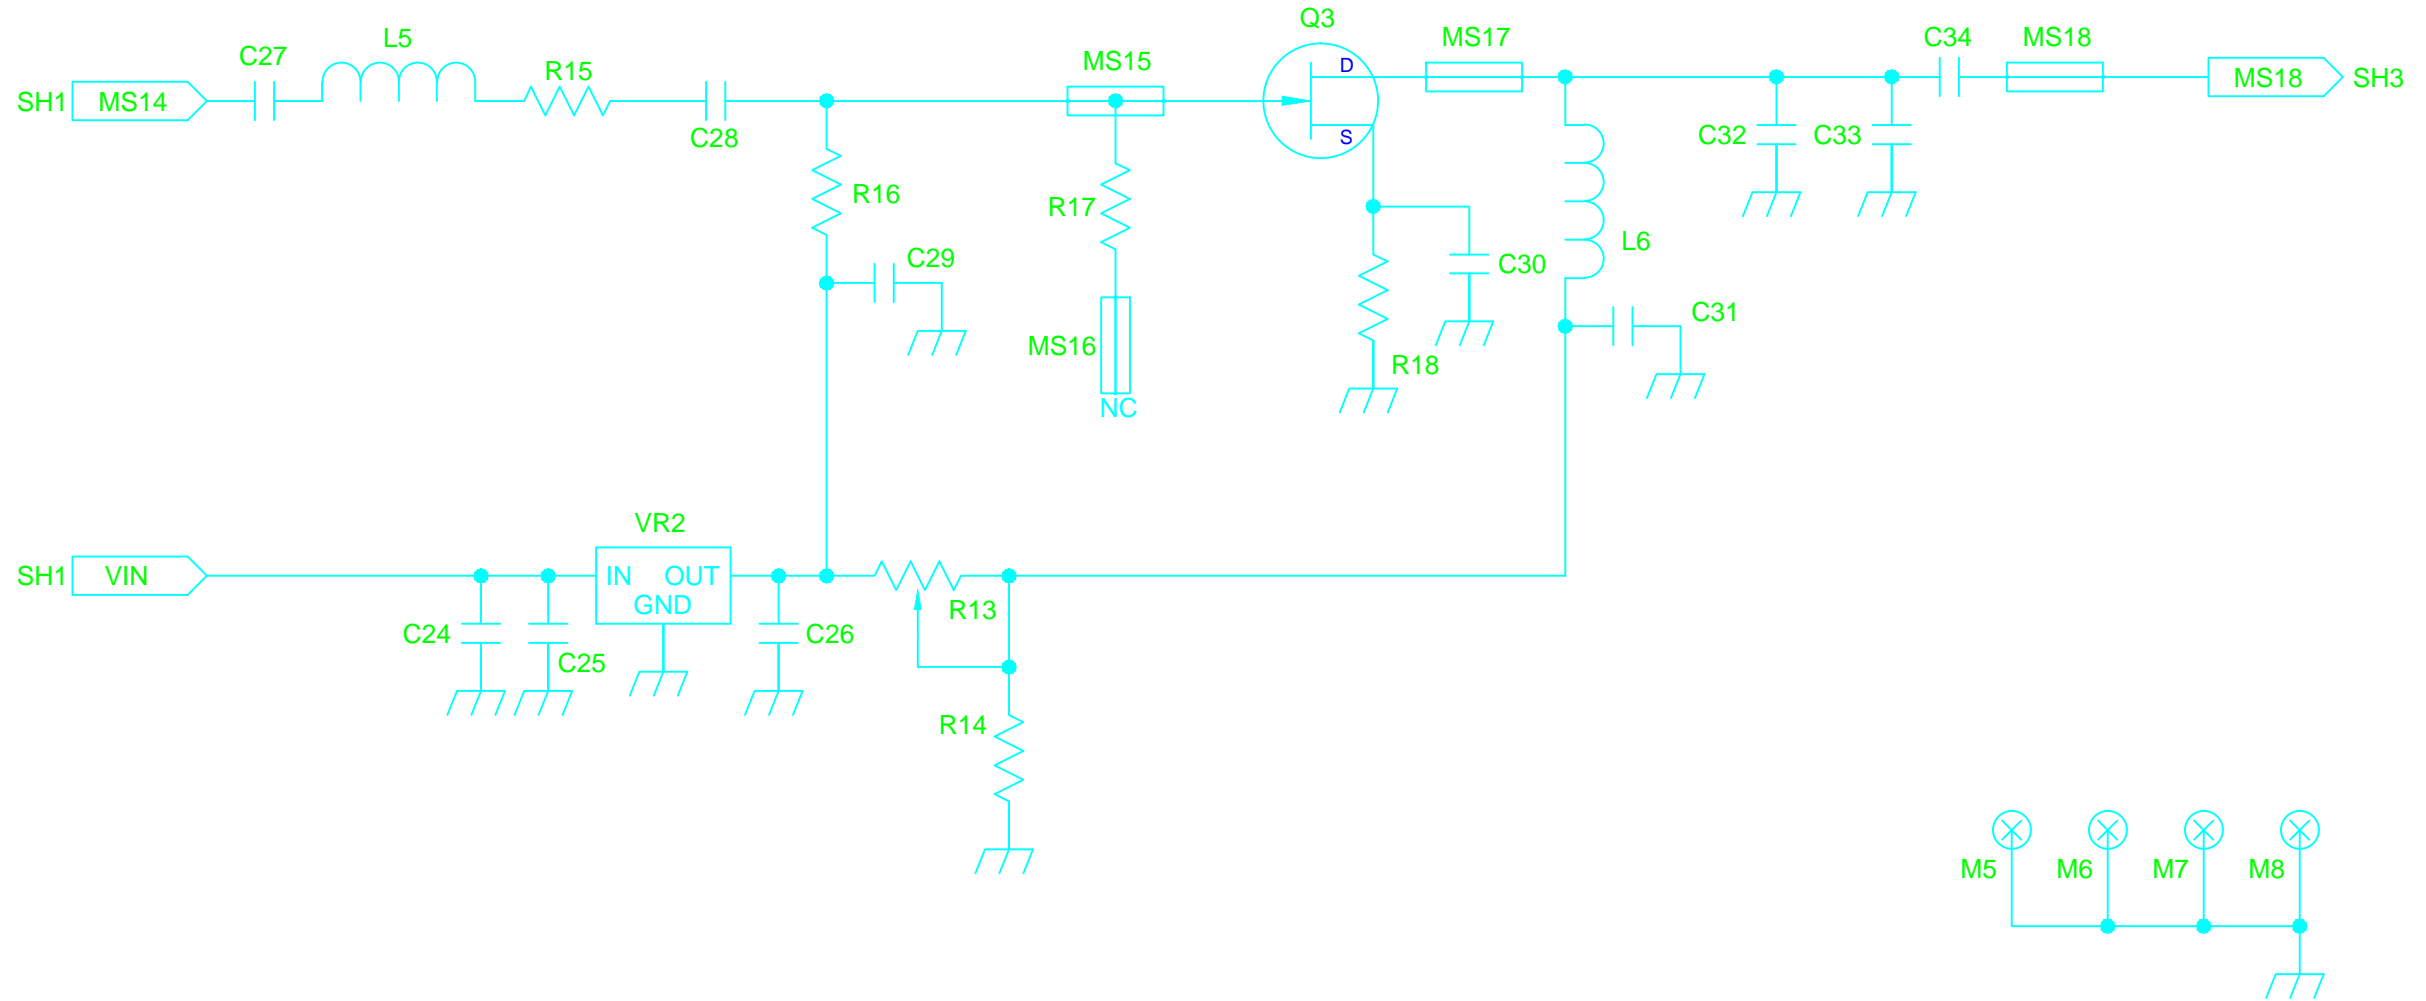

4

3

DWG NO. XXX-XXXXX-XXX

SH 2 REV 0

1

STAGE 2

	113 Montclair Circle Durham, North Carolina 27713 (919) 544-7613		SIZE <b>B</b>	CAGE CODE	DWG NO. XXX-XXXXX-XX	REV 0
	SCALE: 1/1	SHEET 2 OF 3				

4

3

2

1